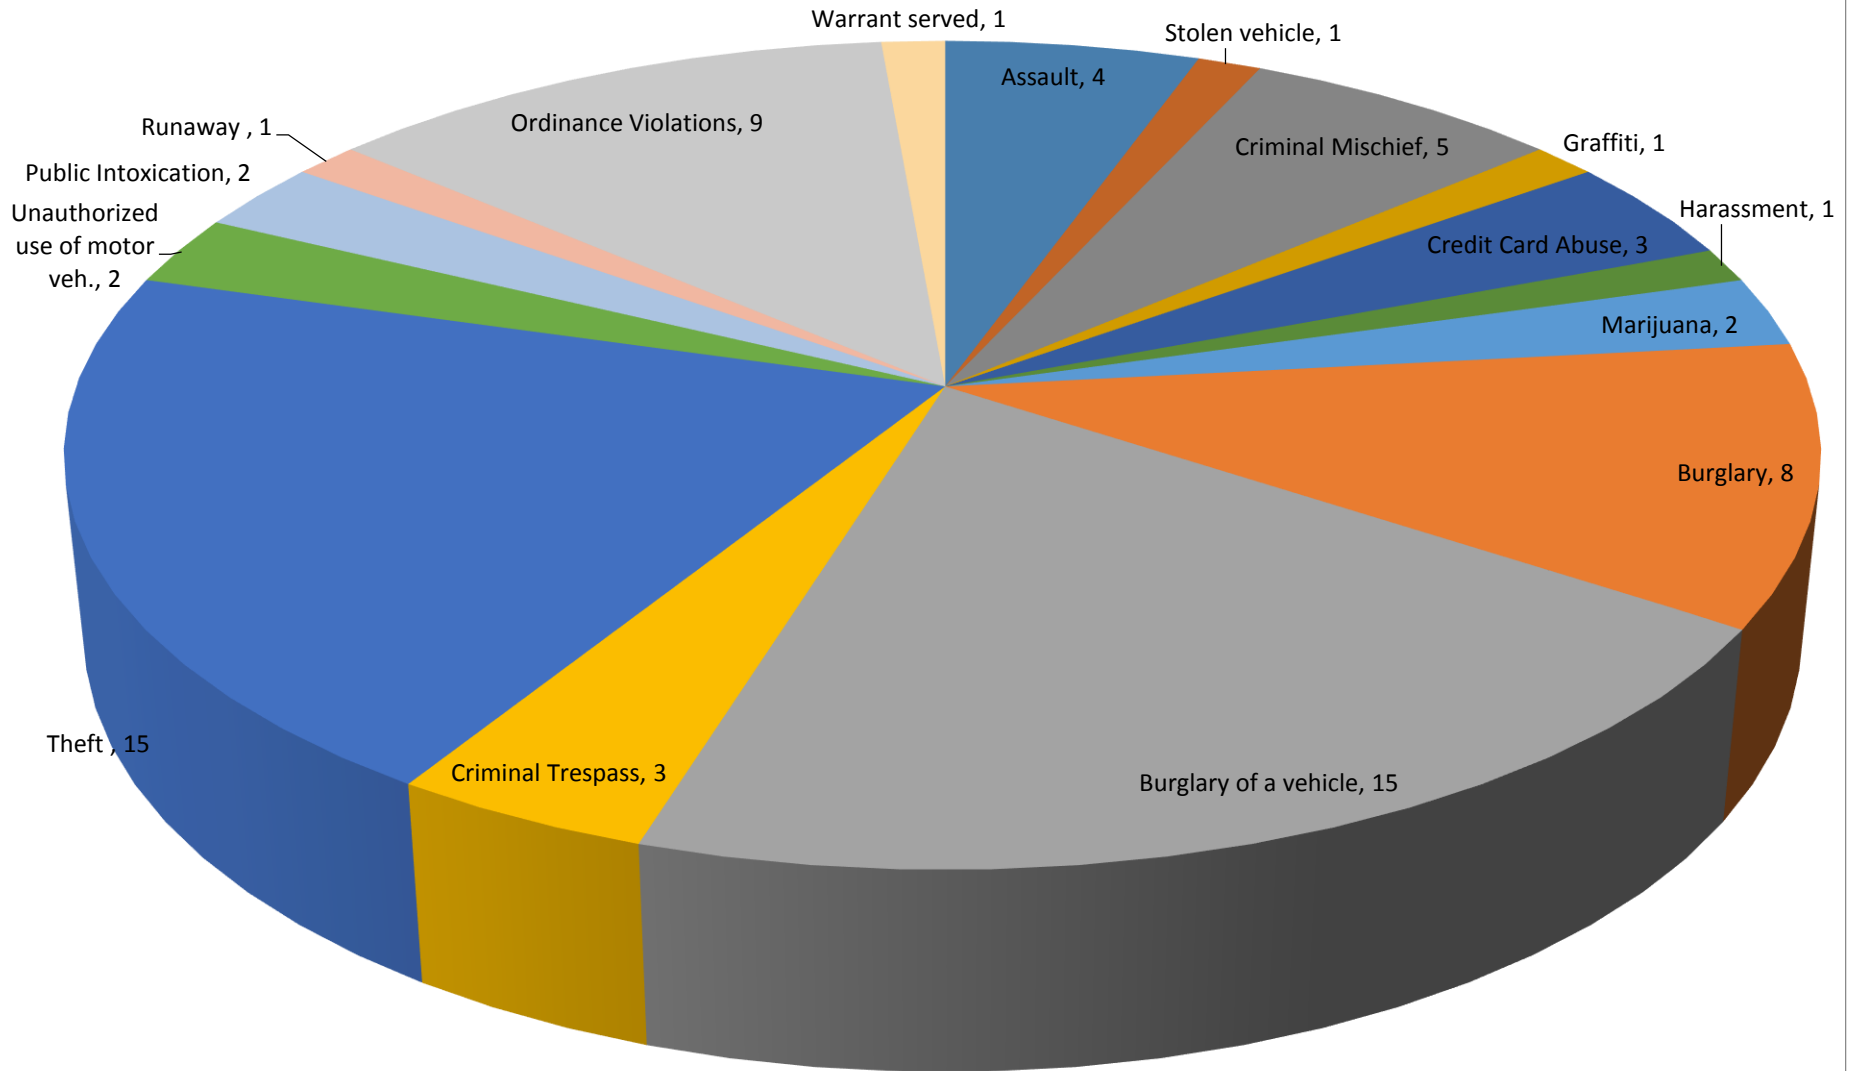

December 2013 Non Criminal /requiring Police Response

December 2013 Criminal Offenses

SOUTH PADRE ISLAND POLICE DEPARTMENT CALLS FOR SERVICE STATISTICS			
DESCRIPTION/CALLS BY TYPE	NUMBER OF CALLS BY MONTH		
	DEC.2013	DEC.2012	
FOLLOW UP	22	16	
KIDNAPPING	0	0	
PUBLIC LEWDNESS	0	0	
INDECENT EXPOSURE	0	0	
ASSAULT	4	3	
SEXUAL ASSAULT	0	0	
AGG ASSAULT	0	0	
CRIMINAL MISCHIEF	5	1	
GRAFFITI	1	0	
ROBBERY	0	0	
AGG ROBBERY	0	0	
BURGLARY	8	1	
BURGLARY OF A VEHICLE	15	2	
CRIMINAL TRESPASS	3	3	
THEFT	15	10	
STOLEN VEHICLE	1	1	
UNAUTHORIZED USE OF A MOTOR VEHICLE	2	1	
FORGERY	0	0	
CREDIT CARD ABUSE	3	0	
DISORDERLY CONDUCT	0	0	
HARASSMENT	1	5	
CONTROLLED SUBSTANCE	0	0	
MARIJUANA	2	0	
PUBLIC INTOXICATION	2	15	
911 HANG UP CALLS	5	4	
ACCIDENTS	17	10	
ALARMS	70	44	
AMBULANCE CALLS	48	54	
ASSAULT FAMILY VIOLENCE/CLASS A MISD.	0	0	
ASSIST MOTORIST	16	17	
ASSIST OTHER AGENCIES	6	9	
CHILD (LOST/FOUND)	0	1	
CIVIL MATTER	9	5	
CODE 9 OPEN DOOR	12	6	
COURTESY CALL	11	26	
DEBRIS ON BRIDGE	6	3	
DISTURBANCE	13	20	
FIRE ALARM	23	24	
FIRE CALL	3	6	
CODE 5 COMPLAINANT	0	0	
DECEASED PERSON	0	0	
BURGLARY OF COIN-OP MACHINE	0	0	
ISSUANCE OF BAD CHECKS	0	0	