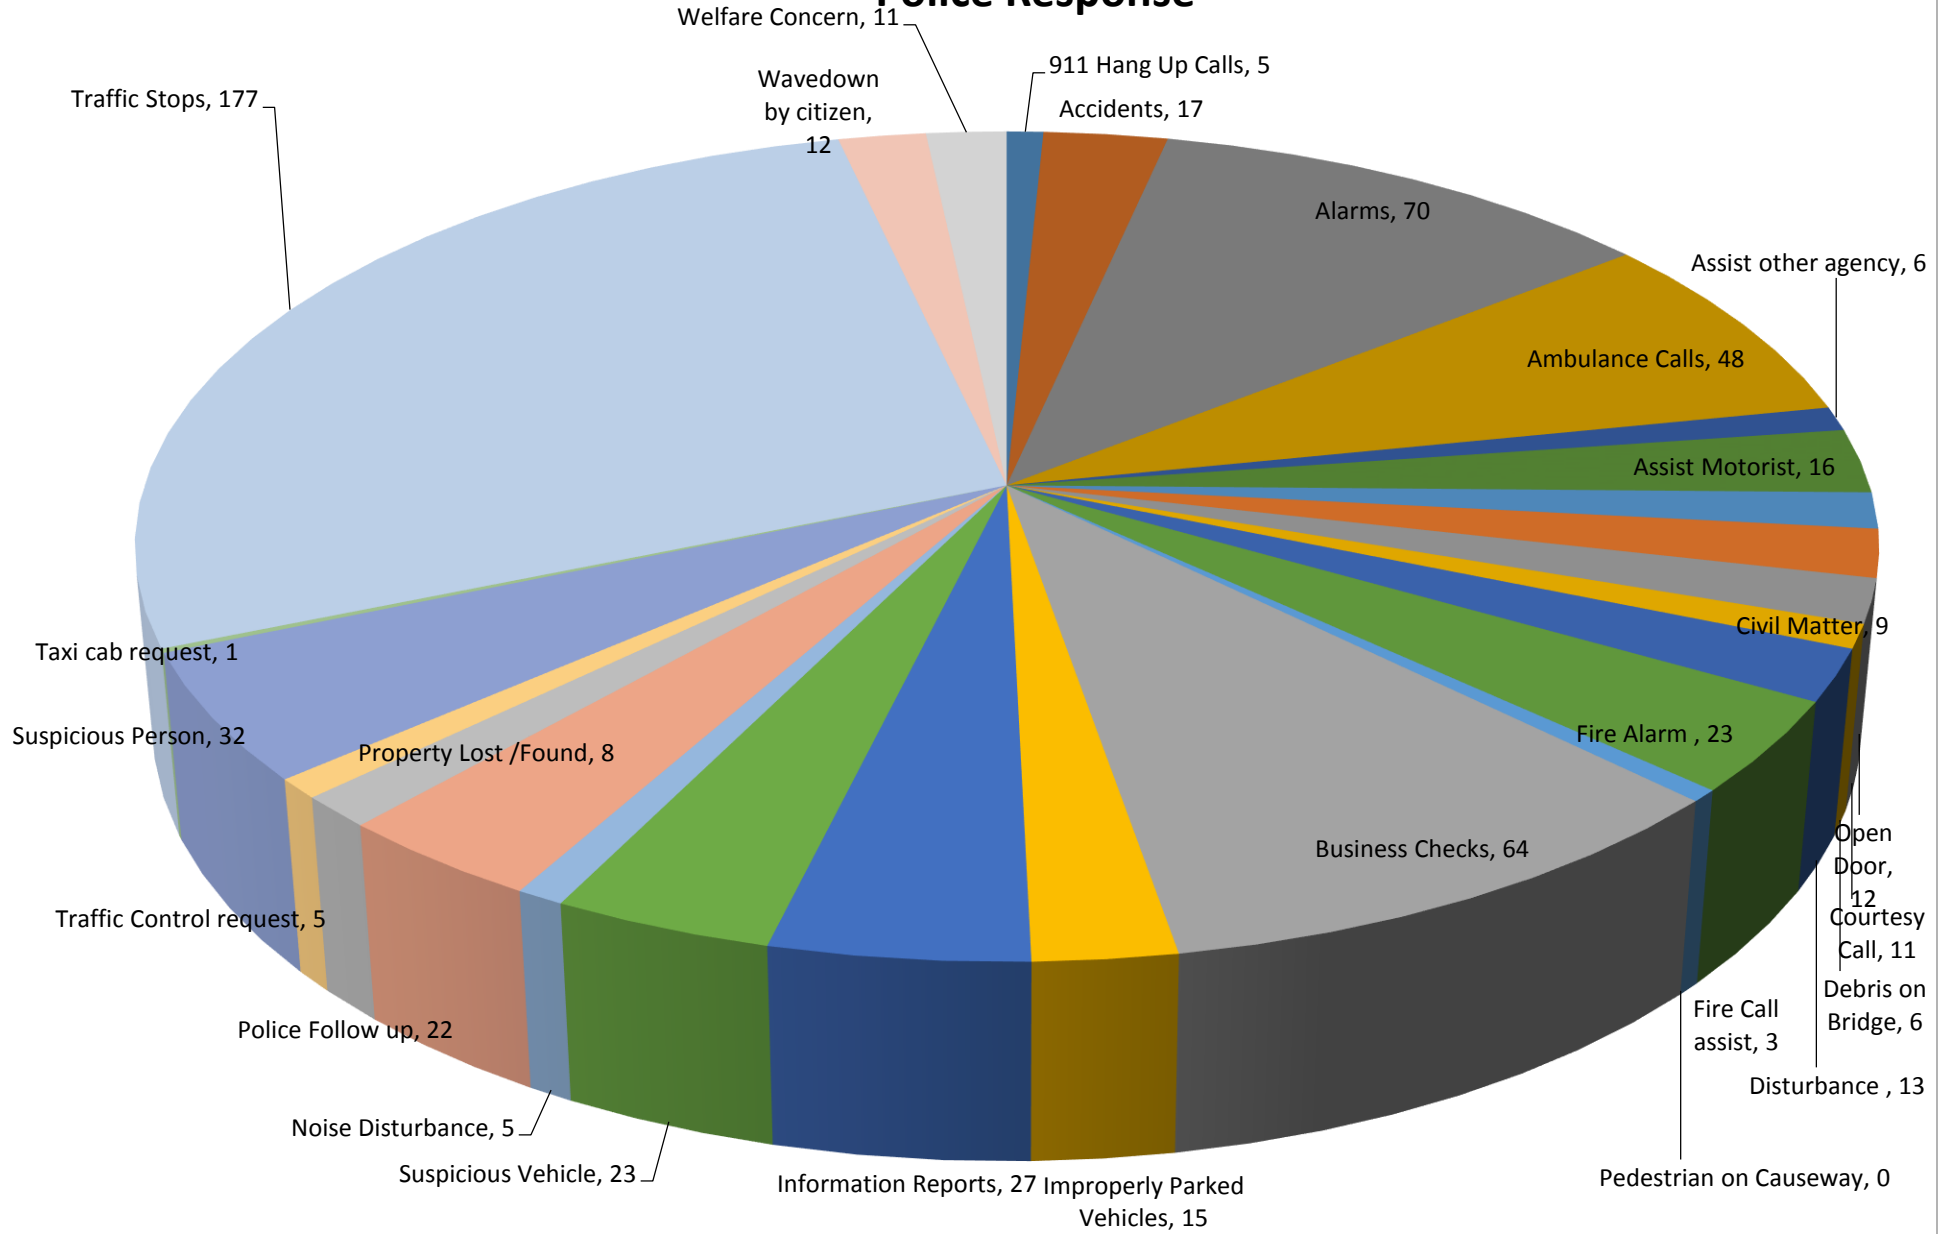

December 2013 Non Criminal /requiring Police Response

December 2013 Criminal Offenses

SOUTH PADRE ISLAND POLICE DEPARTMENT CALLS FOR SERVICE STATISTICS			
DESCRIPTION/CALLS BY TYPE	NUMBER OF CALLS BY MONTH		
	DEC.2013	DEC.2012	
FOLLOW UP	22	16	
KIDNAPPING	0	0	
PUBLIC LEWDNESS	0	0	
INDECENT EXPOSURE	0	0	
ASSAULT	4	3	
SEXUAL ASSAULT	0	0	
AGG ASSAULT	0	0	
CRIMINAL MISCHIEF	5	1	
GRAFFITI	1	0	
ROBBERY	0	0	
AGG ROBBERY	0	0	
BURGLARY	8	1	
BURGLARY OF A VEHICLE	15	2	
CRIMINAL TRESPASS	3	3	
THEFT	15	10	
STOLEN VEHICLE	1	1	
UNAUTHORIZED USE OF A MOTOR VEHICLE	2	1	
FORGERY	0	0	
CREDIT CARD ABUSE	3	0	
DISORDERLY CONDUCT	0	0	
HARASSMENT	1	5	
CONTROLLED SUBSTANCE	0	0	
MARIJUANA	2	0	
PUBLIC INTOXICATION	2	15	
911 HANG UP CALLS	5	4	
ACCIDENTS	17	10	
ALARMS	70	44	
AMBULANCE CALLS	48	54	
ASSAULT FAMILY VIOLENCE/CLASS A MISD.	0	0	
ASSIST MOTORIST	16	17	
ASSIST OTHER AGENCIES	6	9	
CHILD (LOST/FOUND)	0	1	
CIVIL MATTER	9	5	
CODE 9 OPEN DOOR	12	6	
COURTESY CALL	11	26	
DEBRIS ON BRIDGE	6	3	
DISTURBANCE	13	20	
FIRE ALARM	23	24	
FIRE CALL	3	6	
CODE 5 COMPLAINANT	0	0	
DECEASED PERSON	0	0	
BURGLARY OF COIN-OP MACHINE	0	0	
ISSUANCE OF BAD CHECKS	0	0	